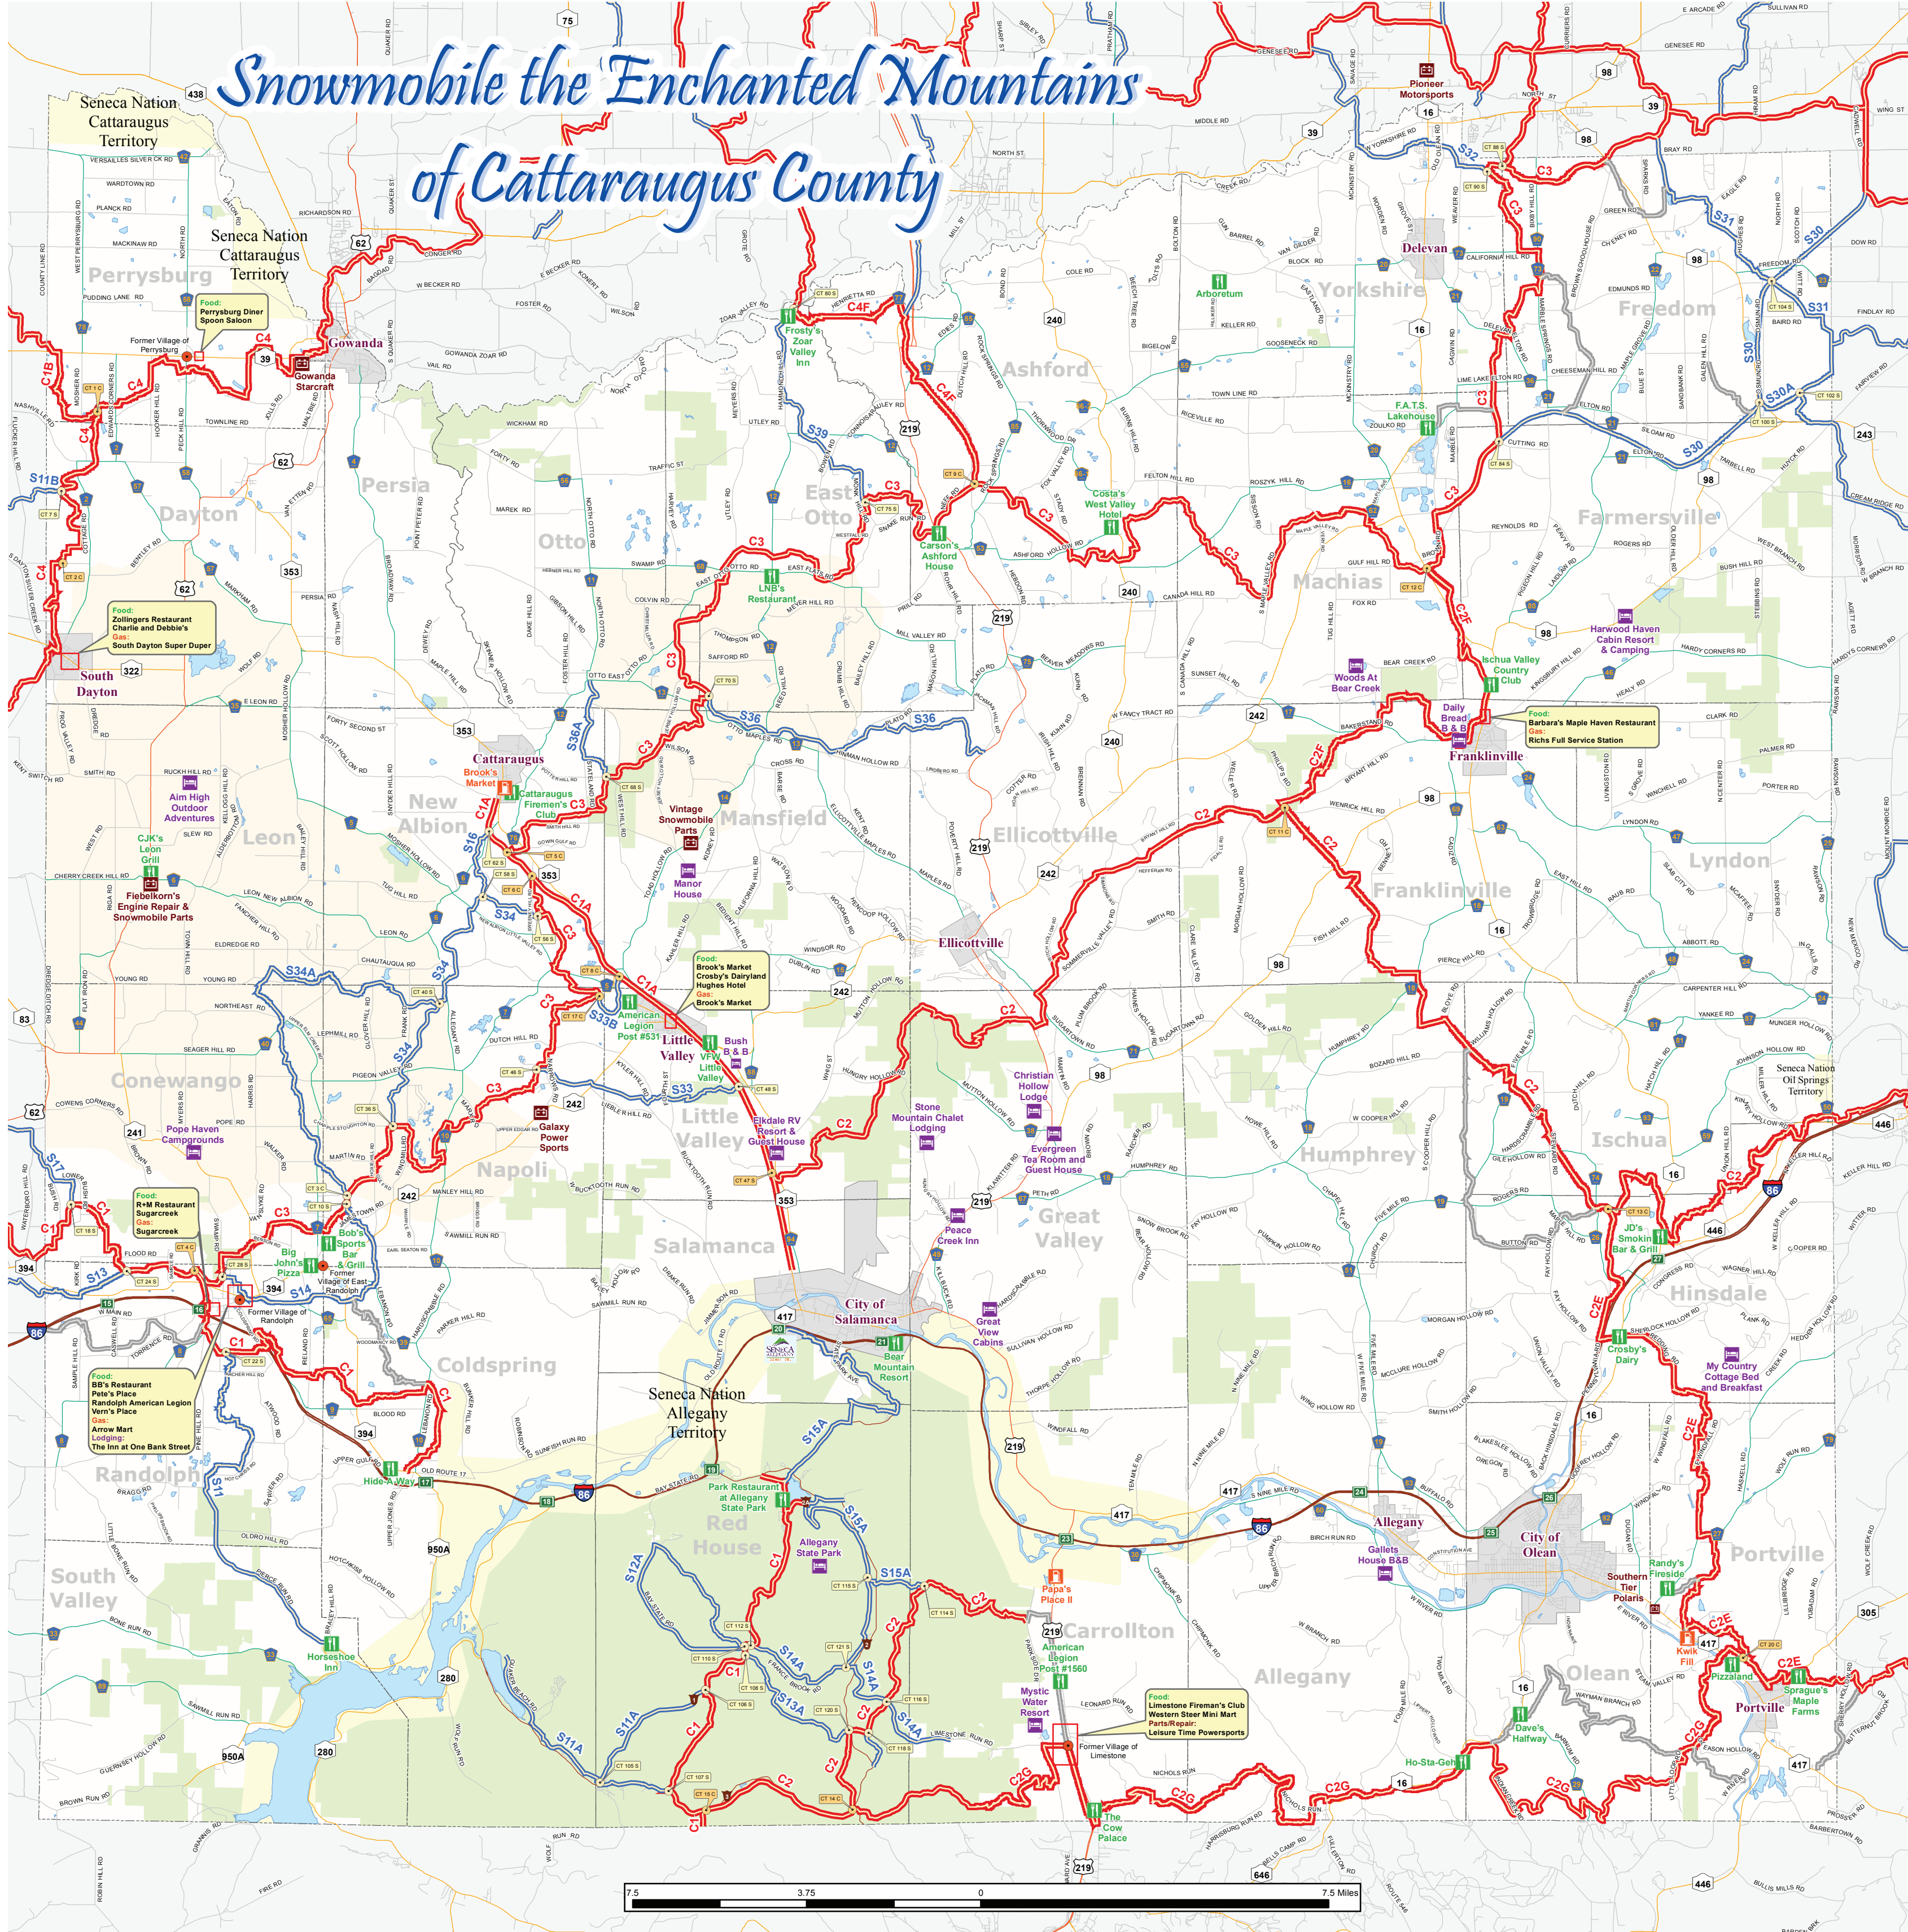

Snowmobile the Enchanted Mountains of Cattaraugus County

Legend

- Corridor Trail
- Secondary Trail
- Unfunded Trail
- Waterbodies
- Food
- Gas
- Lodging
- Parts/Repair
- Interstate Ramp
- Amish Country
- Seneca Nation Territory
- State Land
- Interstate Highway
- US Highway
- NYS Highway
- County
- ASP Routes
- Town Road

Cattaraugus County, the *Enchanted Mountains* of Western New York, is home to Allegany State Park, the largest State Park in New York and the third largest State Park in the Nation. There are 329 miles of Groomed Snowmobile Trails around in Cattaraugus County, PLUS 68 miles of Well Groomed Trails in scenic Allegany State Park.

Cattaraugus County has Nine Snowmobile Clubs within its borders.

Signage
Please Adhere To All Signs Posted Along The Trail

Ride Safe - Ride with Respect
Stay on the Trails!

Thank you landowners
Our sincere thanks to the private landowners whose permission makes our trail system possible.

- Snow Bounders**
5404 Whig Street, Salamanca, NY 14779
SnowBounders.com
- Southern Tier Snowdrifters**
5075 Woodside Road, Lawtons, NY 14091
STSnowDrifters.com
- Tri-County Driftoptions**
P.O. Box 161, Sandusky, NY 14133-0161
Tri-CountyDriftHoppers.net
- WNY Snowmobile Club of Boston**
PO Box 137, Boston, NY 14025
BostonTrails.com