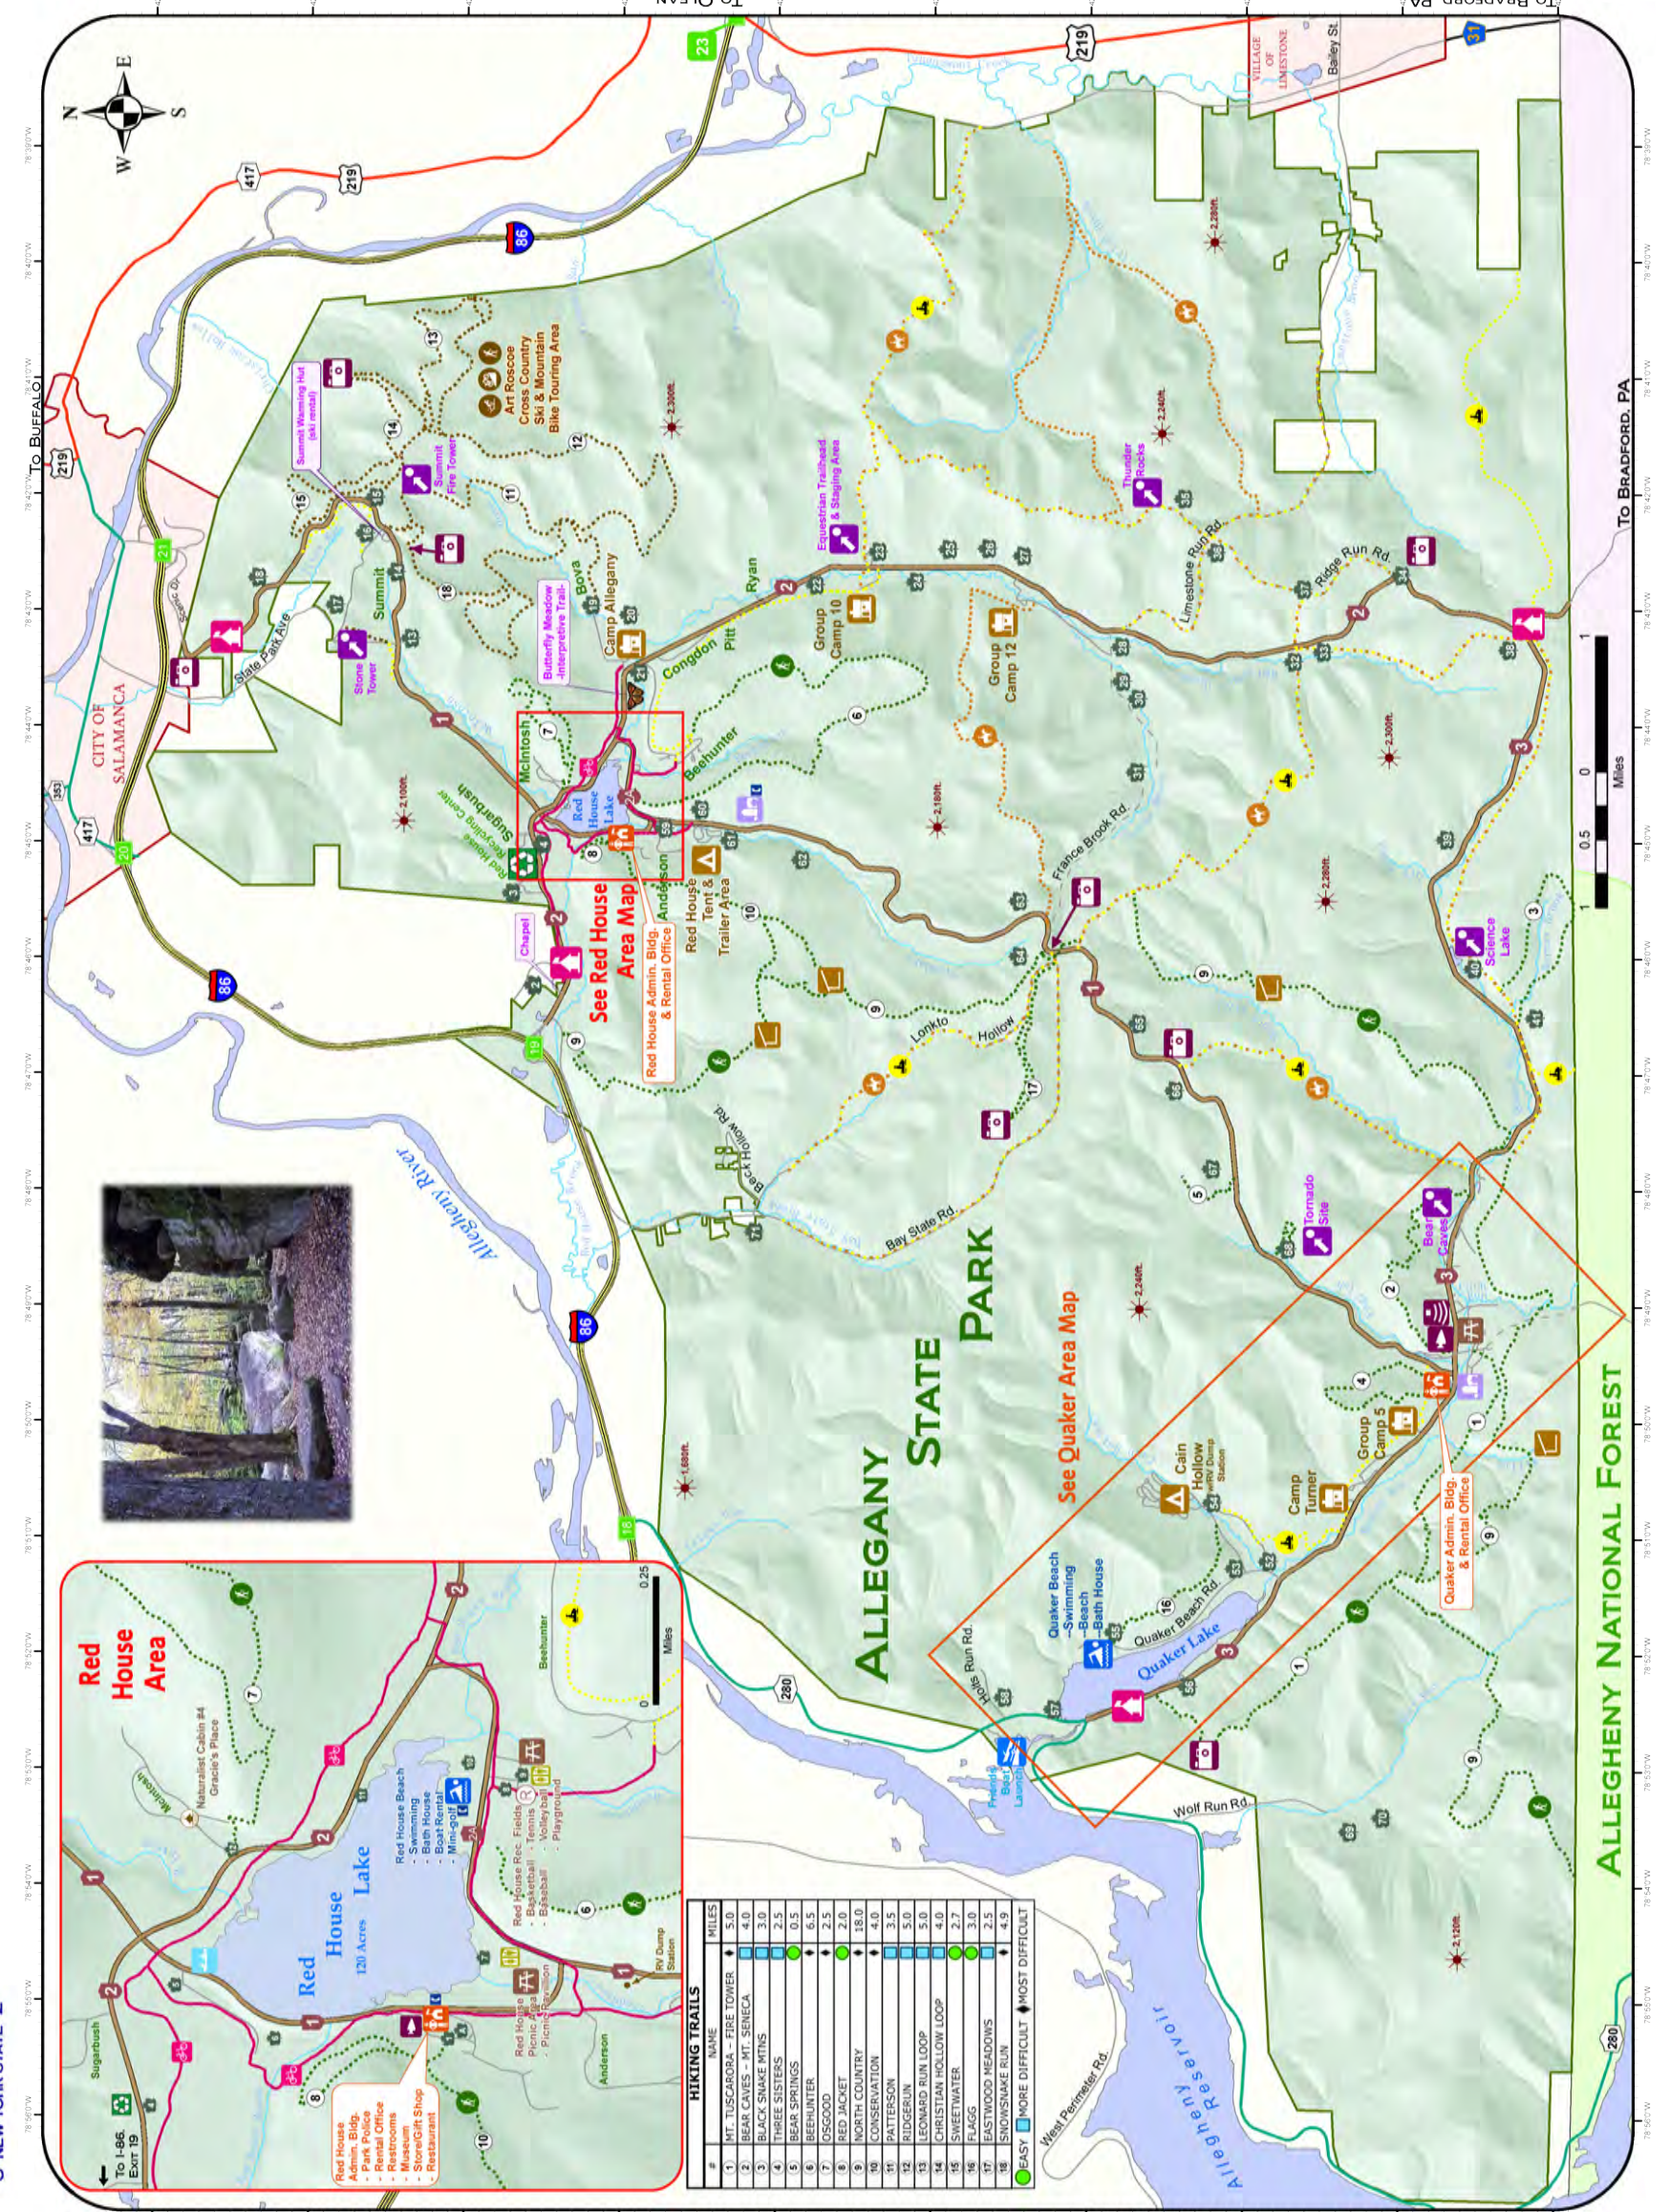

ALLEGHANY STATE PARK VISITOR MAP

- **Roads**
  - Park Routes
  - I-86
  - US Highway
  - NYS Highway
  - County
  - Gravel
  - I-86 Exits
- **Trails**
  - Bike Path
  - Cross Country, Hiking, & Mountain Biking
  - Equestrian / Snowmobiling
  - Hiking
  - Snowmobile
  - ABC Cabin Areas
- **Facilities**
  - Entrance Booth
  - Point of Interest
  - Restrooms
  - Scenic View
  - Store
  - Admin. Bldgs.
  - Aquatics
  - Athletic Fields
  - Boat Launch
  - Canoe Launch
  - Amphitheatre
  - Museum
  - Group Camp
  - Tent Camp
  - Program Site
  - Elevation Pts.
  - ABC Cabin Areas

www.EnchantedMountains.com
1-800-331-0543
I ♥ NY