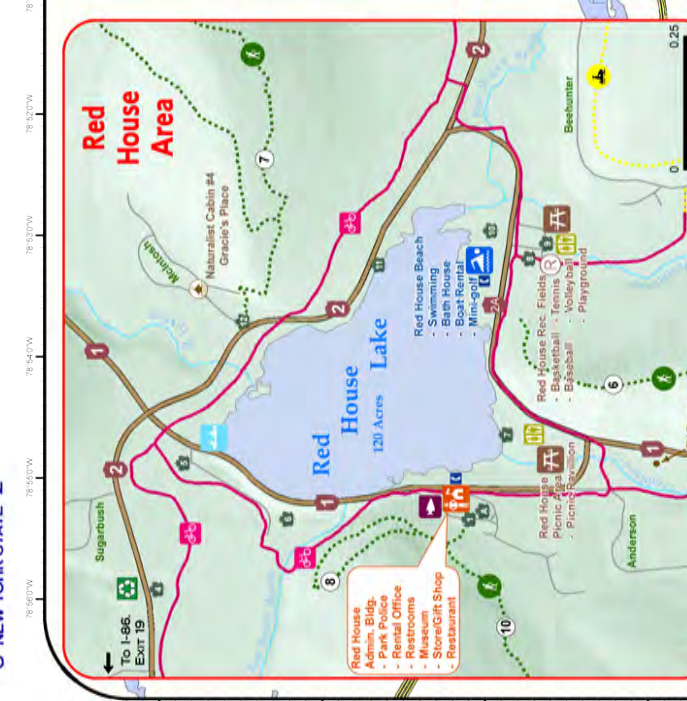

ALLEGHANY STATE PARK VISITOR MAP

- **Roads**
  - Park Routes
  - I-86
  - US Highway
  - NYS Highway
  - County
  - Gravel
  - I-86 Exits
- **Trails**
  - Bike Path
  - Cross Country, Hiking, & Mountain Biking
  - Equestrian / Snowmobiling
  - Hiking
  - Snowmobile
  - ABC Cabin Areas
- **Facilities**
  - Entrance Booth
  - Point of Interest
  - Restrooms
  - Scenic View
  - Store
  - Admin. Bldgs.
  - Aquatics
  - Athletic Fields
  - Boat Launch
  - Canoe Launch
  - Amphitheatre
  - Museum
  - Group Camp
  - Tent Camp
  - Program Site
  - Elevation Pts.
  - ABC Cabin Areas

www.EnchantedMountains.com
1-800-331-0543
I ♥ NY