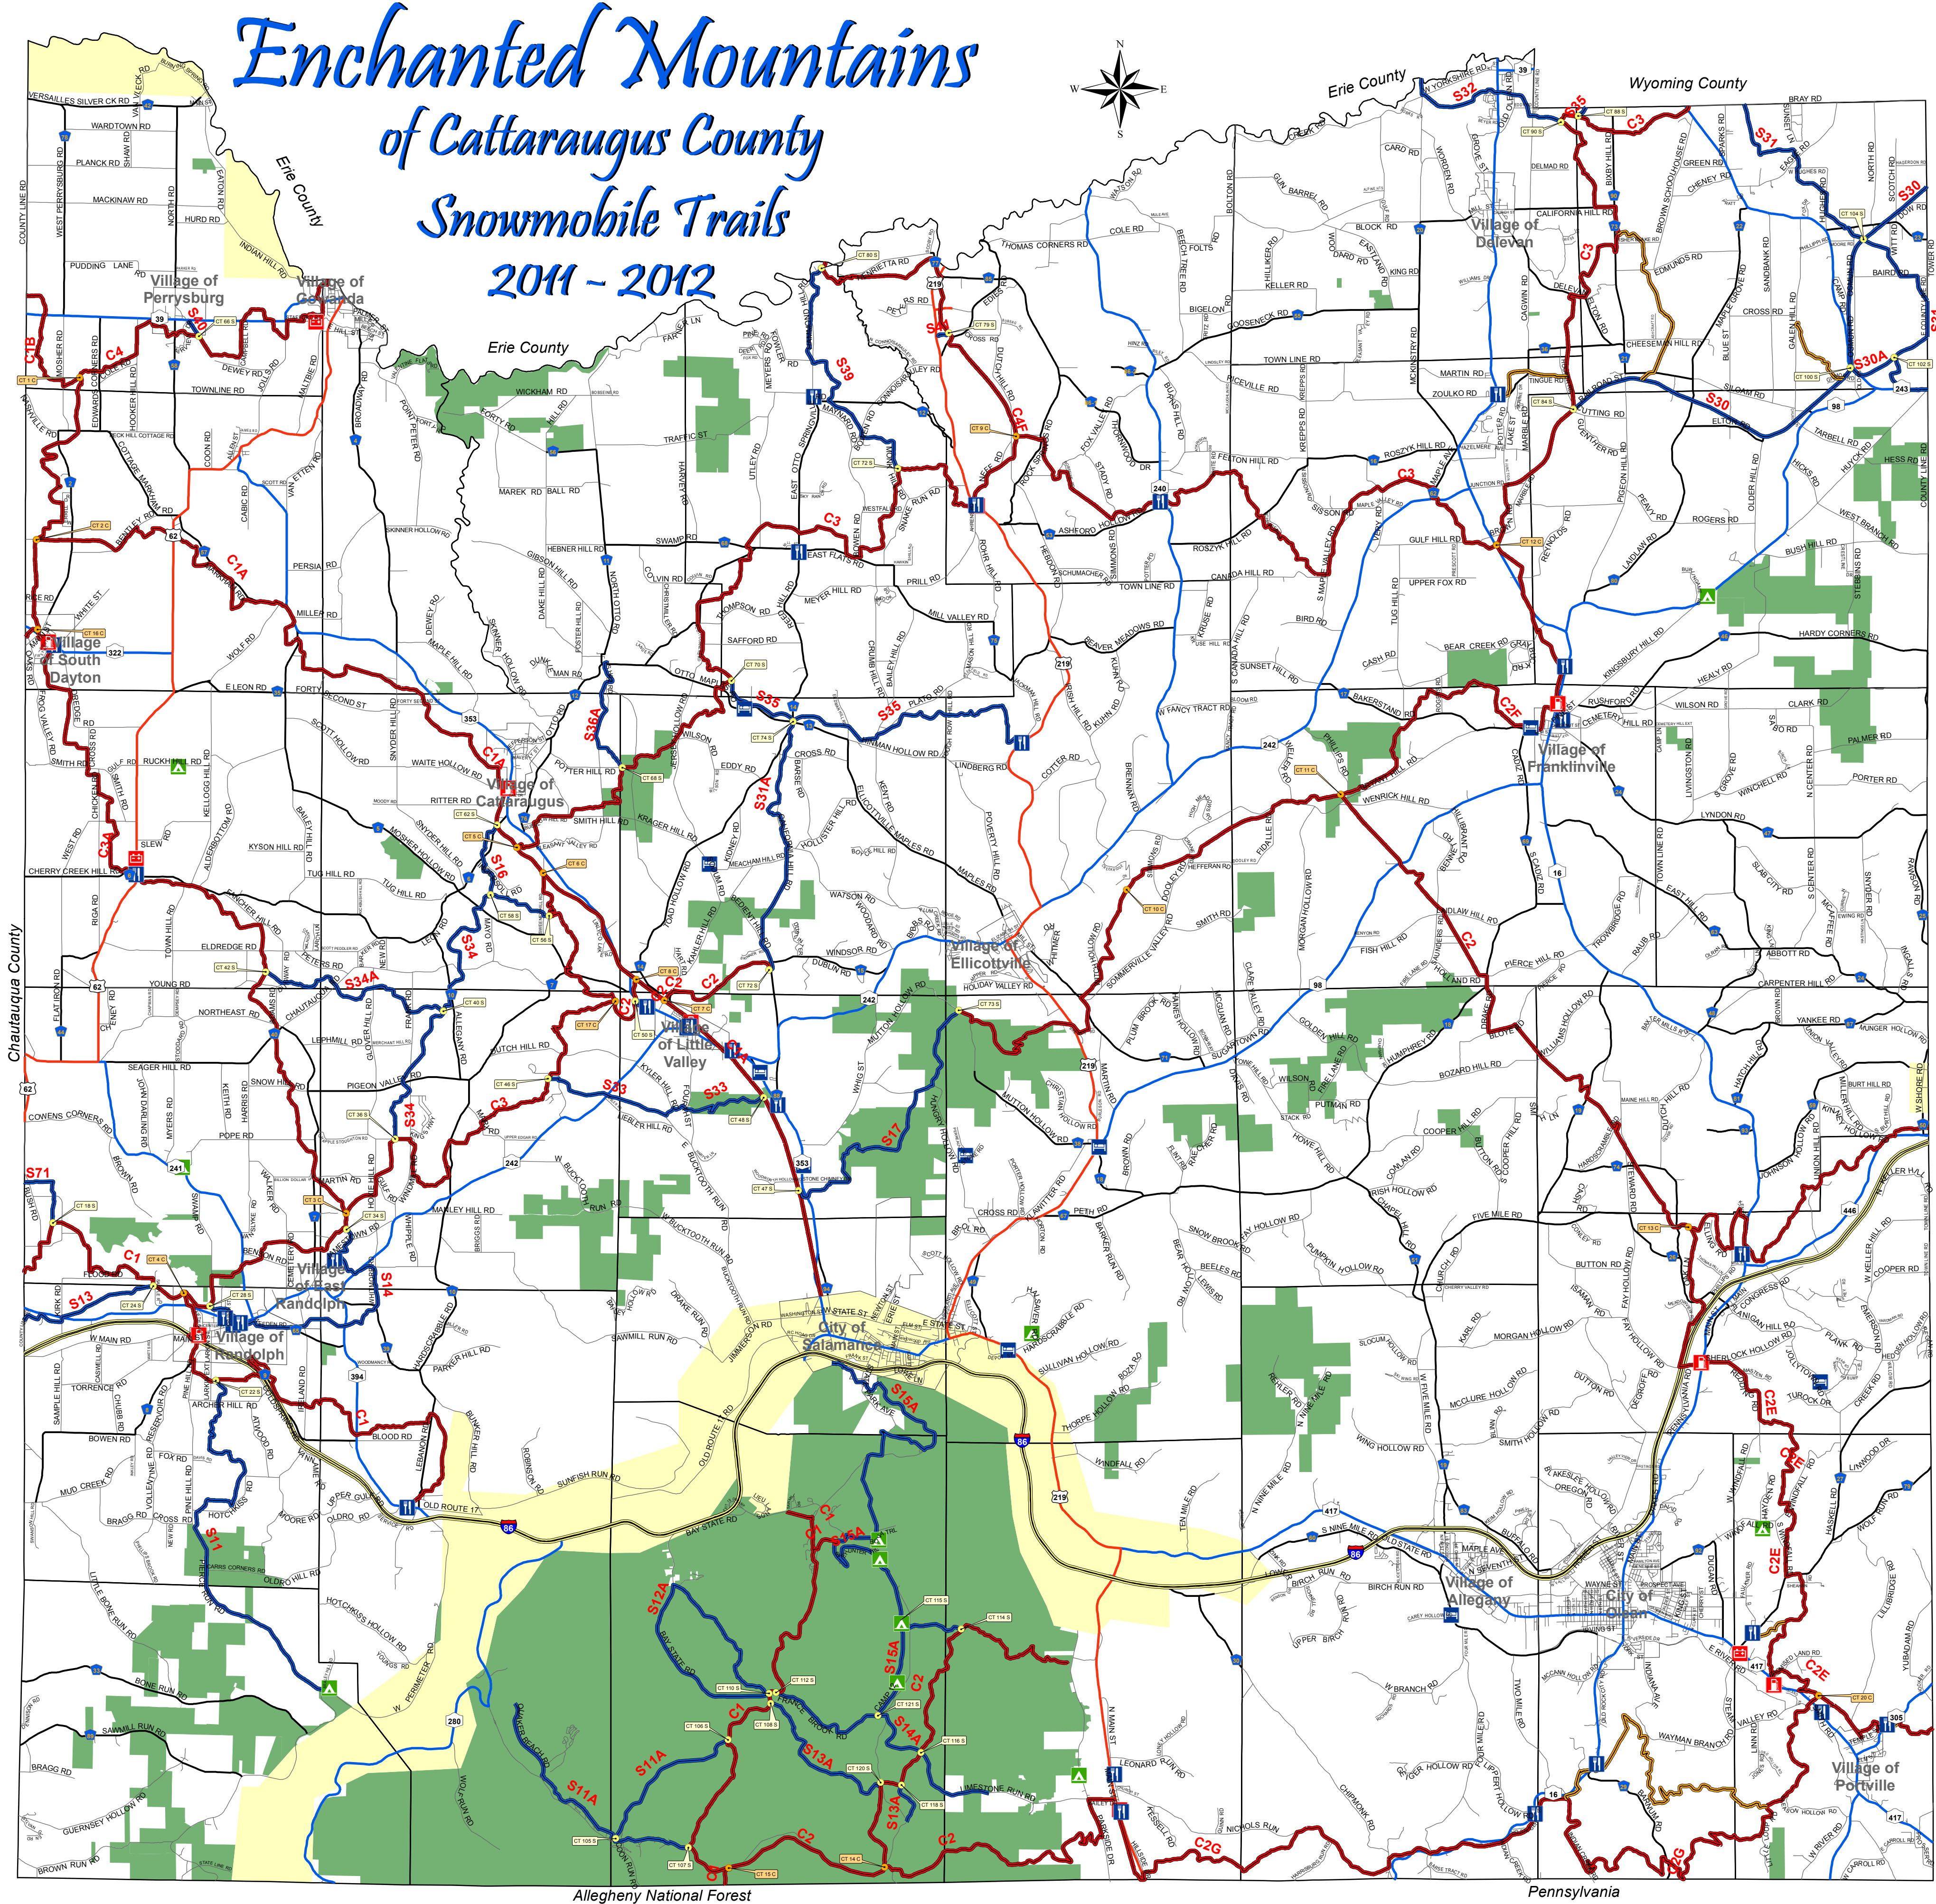

Enchanted Mountains of Cattaraugus County Snowmobile Trails 2011 - 2012

- Legend**
- Trail Businesses**
- Cabins
 - Food
 - Gas
 - Lodging
 - Parts/Rep
- Junctions**
- Corridor
 - Secondary
- Club Trails**
- Corridor
 - Secondary
 - Unfunded
- Streets & Roads**
- Interstate Highway
 - US Highway
 - NYS Highway
 - County
 - Town Road
 - Seneca Nation
 - Villages
 - Cities
 - Towns
 - Recreation Land

www.EnchantedMountains.com

Allegheny County

Downloadable POI (points of interest) files are available for GPS at www.enchantedmountains.com

Cattaraugus County, its Departments, employees and agents make no representation or guarantee as to the safety or accuracy of the trails indicated on the map. Cattaraugus County does not endorse or give permission for the use of the snowmobile trails and is not liable for any claims from riders or landowners. The snowmobile trails are listed only as a guide to the trails available in the County and are subject to change at any time.

Please Adhere To All Signs Posted Along the Trail
RIDE SAFE - RIDE WITH RESPECT - STAY ON THE TRAILS
Our sincere thanks to the private landowners whose permission makes our trail system possible. Respect your privileges. A little courtesy goes a long way.