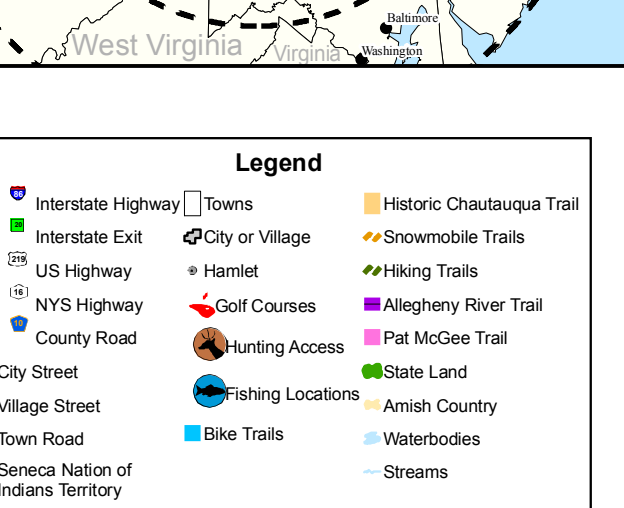

Our tourism points of interest are available for downloading from our website to your GPS